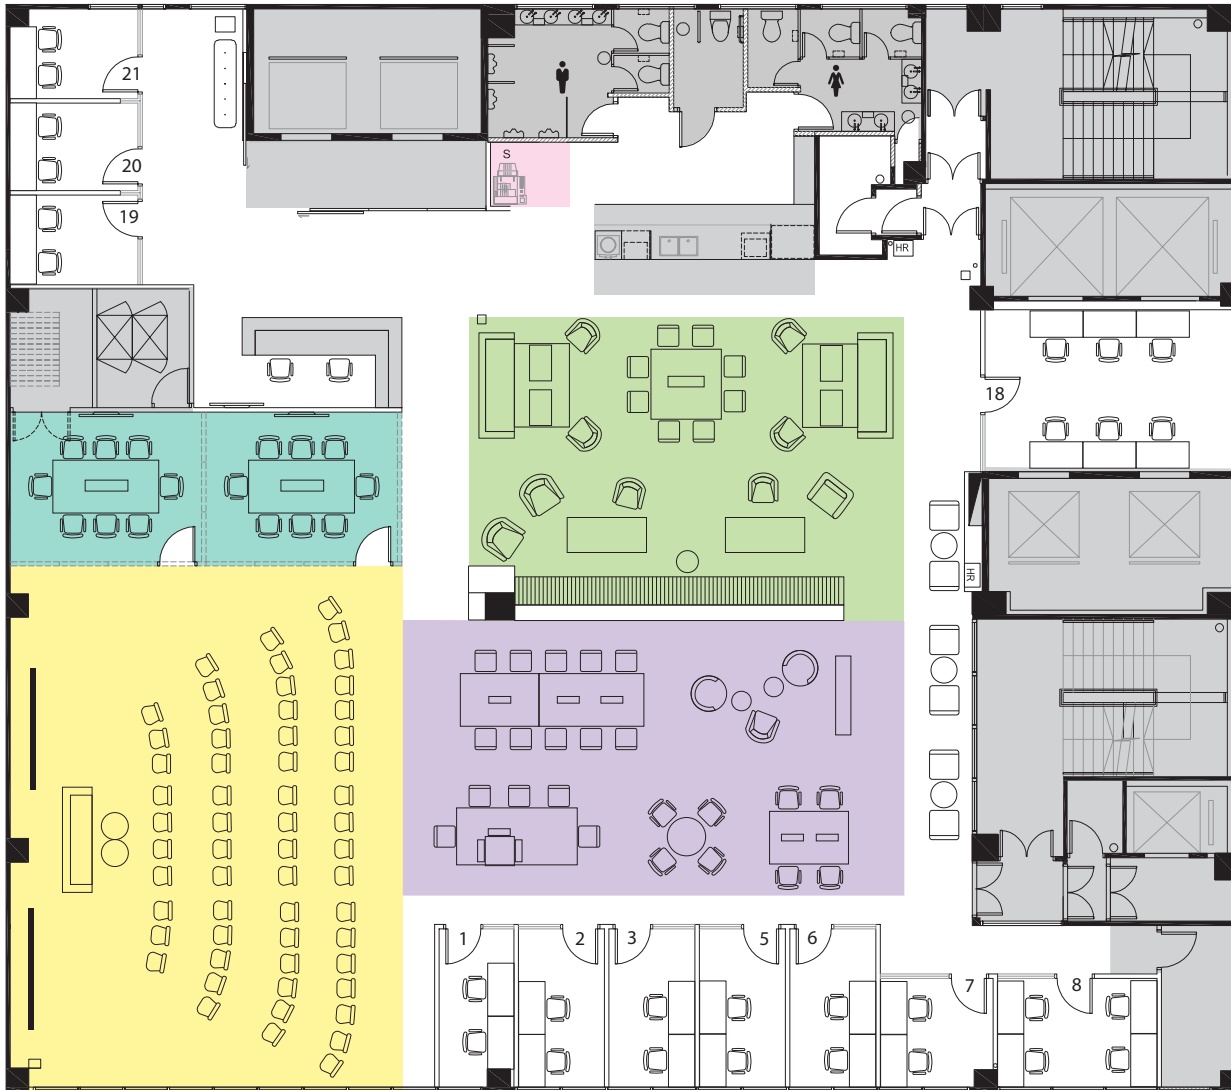

9F WORK SPACE | Kwun Tong

Floor information

- Category
- Executive Lounge Area
- Co-working Space
- Meeting Rooms
- Event Space
- Utilities

10F WORK SPACE | Kwun Tong

Floor information

- Category
- Co-working Space
- Fixed Desks
- Meeting Rooms
- Lounge Area
- Chill Area
- Utilities